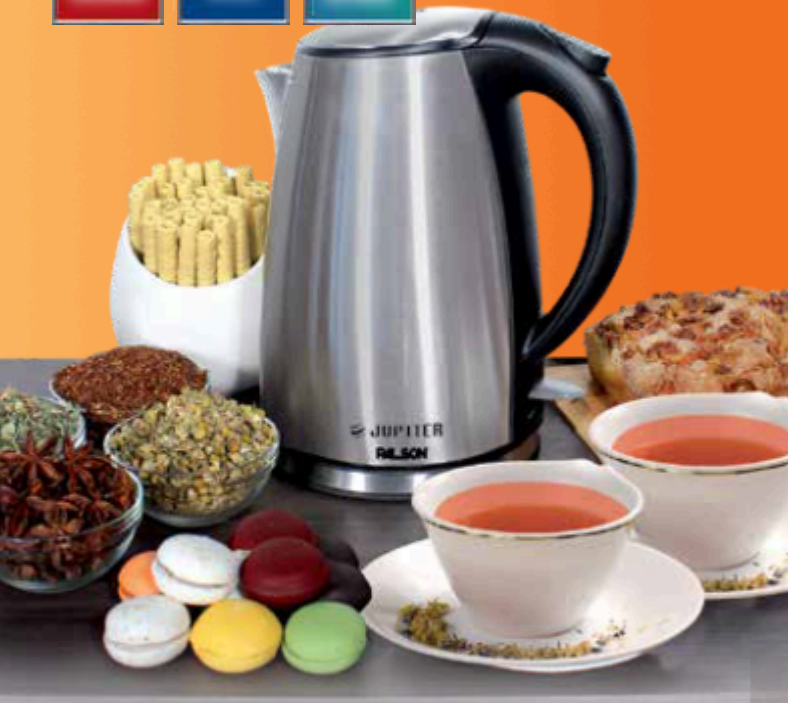

71gr 2.5oz

30802  
EAN: 8428428308027 Crush Spice and coffee grinder

- Plastic body.
- 220-240V of power.
- 71 gr./2.5oz capacity.
- Stainless steel blades.
- Safety system.
- Transparent lid.

1800-2200W STAINLESS STEEL 1.8 LITRES