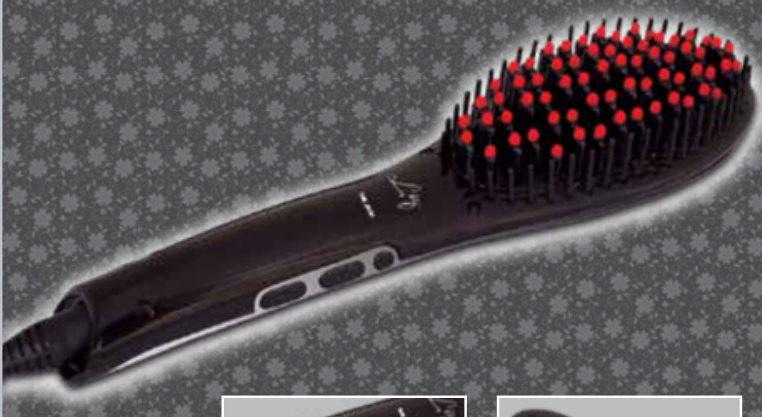

IONIC SYSTEM
NEGATIVE IONS

4 in 1

30816
EAN: 8428428308164
Ragazza 4 in 1 hair styler

- Ideal for use at home or for travel.
- Powerful and may be used as dryer.
- 4 in 1: combs, waves, curls and dries.
- Removable accessories that click into place.
- Ergonomic handle for an easy use.
- 2 speeds.
- Ionic system.

30725
EAN: 8428428307259 Liz
straightening brush

- Perfect combination: hair iron with a hair brush.
- LCD display allows you to regulate the temperature.
- Ready for use in just a few seconds.
- Ionic technology that reduces the amount of negatively-charged particles.

30062
EAN: 8428428800620
Revolution professional hair clipper

- Perfect finish everytime thanks to its high precision head and steel blades.
- Long-life battery: over 45 minutes.
- Wide range of accessories: 4 different length combs, cleaning brush and lubricating oil.
- Both cord and battery powered.
- Battery level indicator.

LONGLASTING BATTERY

30071
EAN: 8428428300717
Saturn professional hair clipper

- Cuts to 45mm.
- Long-lasting battery: 90 minutes.
- Wide range of accessories: 4 different length combs, cleaning brush and lubricating oil.
- LED power indicator light.
- Charging time: 3 hours.
- Easy to clean.
- Both cord and battery powered.

30058
EAN: 8428428800583
Ceramic-titanium X3 advanced hair clipper

- Perfect cut thanks to its 100% ceramic clipping head.
- Five cutting lengths.
- Assortment of attachments: 4 combs for different lengths, cleaning brush and lubricating oil.
- Both cord and battery powered.

2 FUNCTIONS NOSE AND SIDEBURN